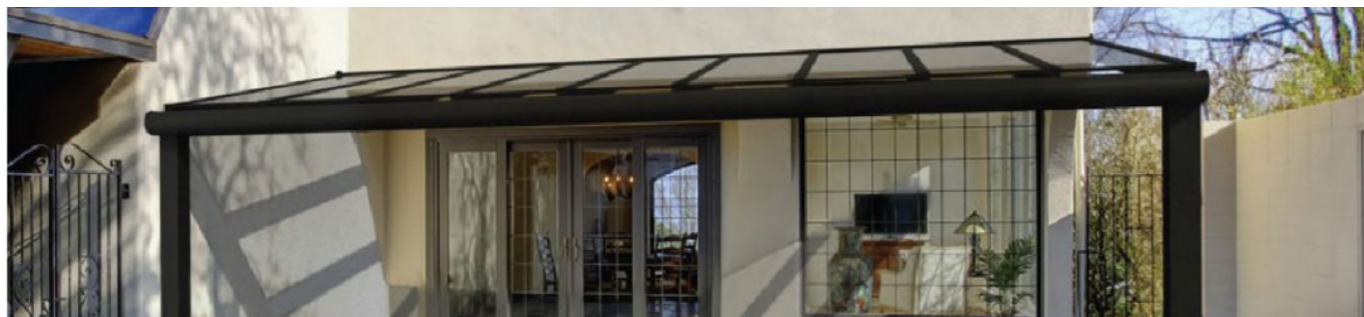

Protection from rain,excess water drainage.
Yağmura karşı koruma ve su tahliyesi sağlar.