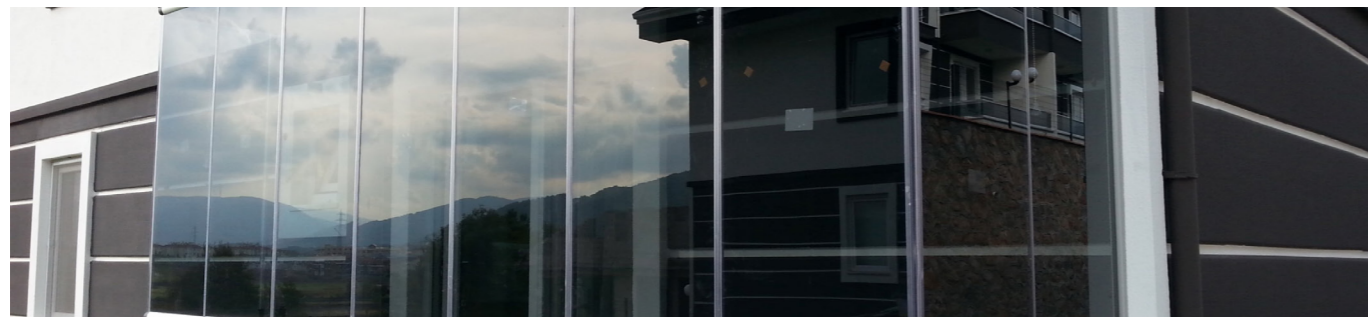

Menteşeli Katlanır Cam Sistemi
Menteşeli Katlanır Cam Sistemi - Eşikli
Üstten Askılı Katlanır Cam Sistemi

Folding Glass System

Katlanır Cam Sistemi

Zip Screen System

The high-tech motorized outdoor curtain protects the indoor space from bad weather conditions outside. It ensures the circulation of air inside to the outside. It also acts as a mosquito net, providing protection against all pests. It can protect you from the sun's rays while allowing you to watch the outside easily without disturbing your view.