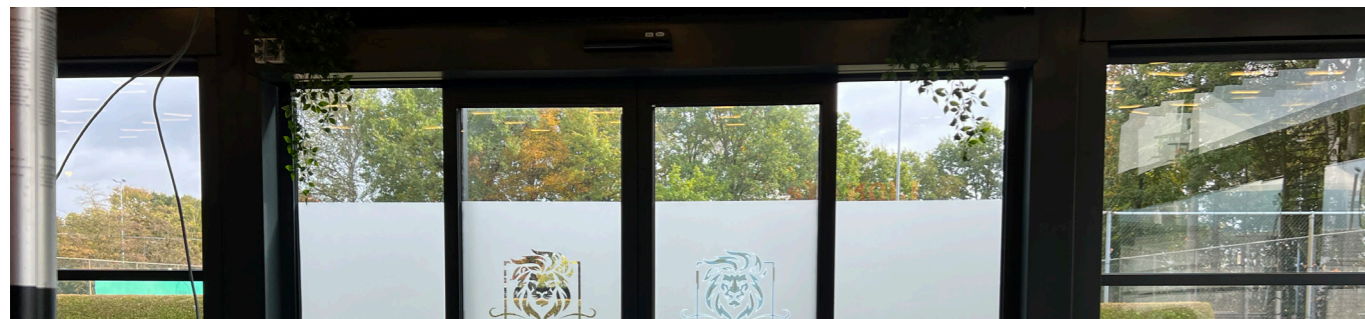

Photocell Door