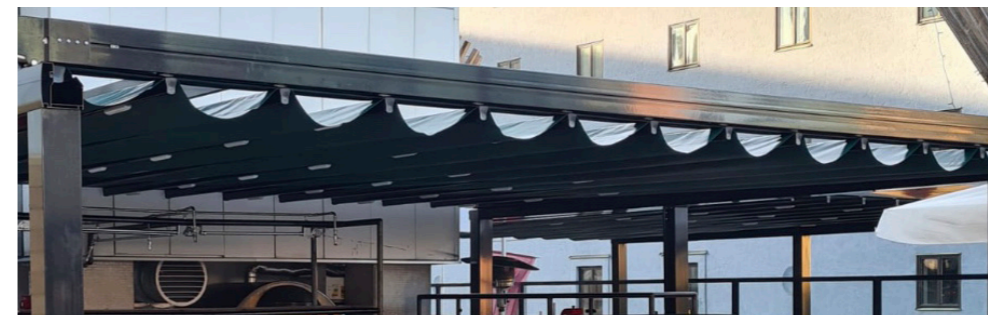

Retractable Pergola Systems

Pergola Sistemleri

Retractable Pergola Systems

Pergola Sistemleri

11

12

Gillotine Glass
Giyotin Cam

Pergola
Pergola

Retractable Bioclimatic Pergola System

The retractable bioclimatic pergola system, which is a completely aluminum system, provides its users two options. It is a system with water grooves on all sides, which is applied flat with the ability of the panels to rotate where they are and to fully collect when desired. This system is an automatic pergola system that can be used in all kinds of areas and can make open spaces usable in four seasons.