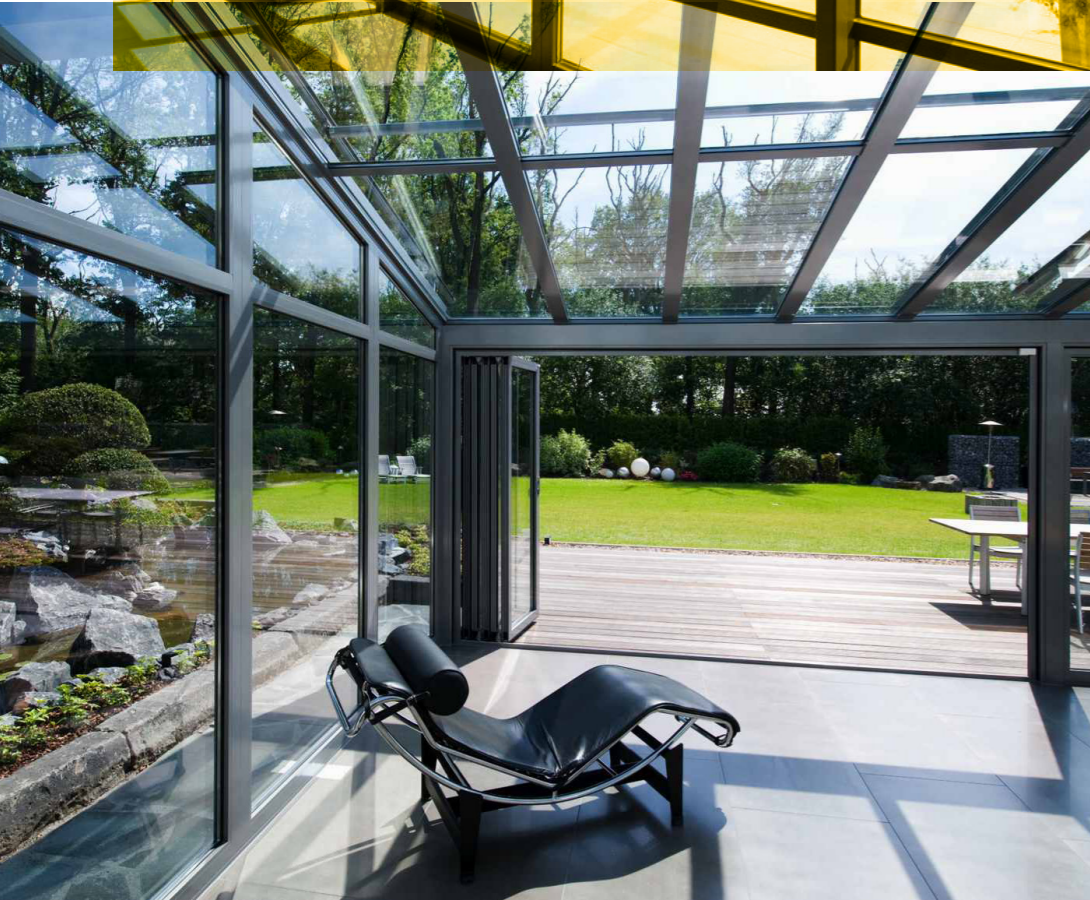

Aluminium Doors Systems