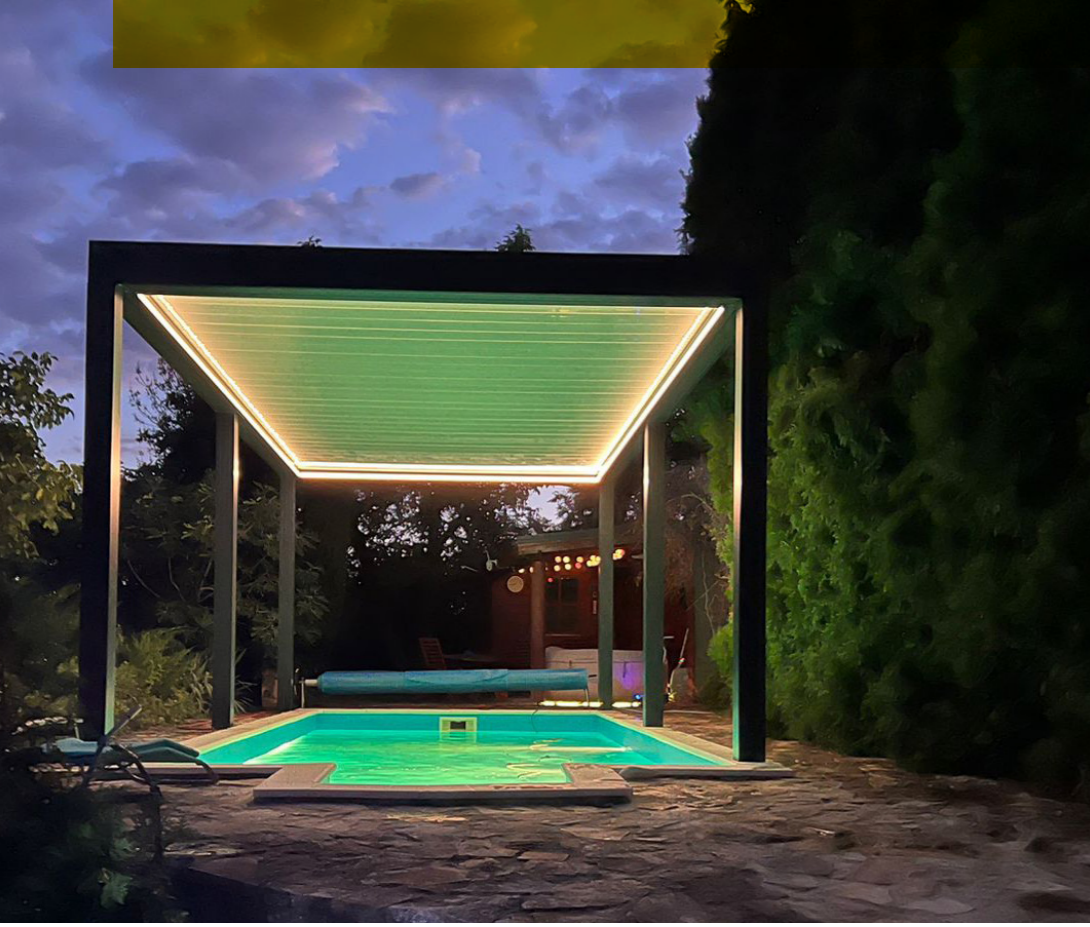

Protection from snow.
Kar yağışına karşı koruma sağlar.

Retractable Bioclimatic Pergola System

Geri Çekilebilir Bioclimatic Pergola Sistemi

Bioclimatic Pergola System

The Bioclimatic pergola system is an automatic pergola system that can be used in all kinds areas and can be used in all kinds of areas, which is applied flat on all sides with the feature! moving the panels where they are, and makes open spaces usable in all seasons. With its ability to be applied to dependent or independent areas, it allows all kinds of places l (cafe, restaurant, terrace, garden, etc.) to be closed in an aesthetic and functional way.