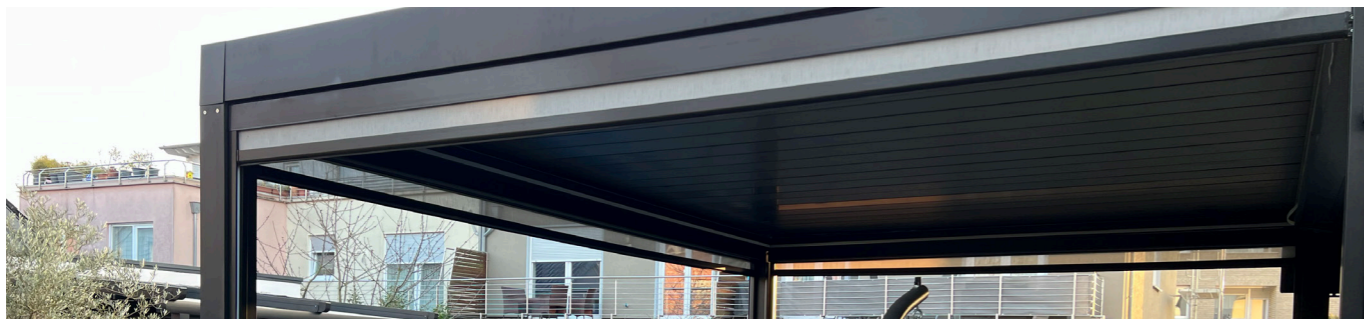

Protection from snow.
Kar yağışına karşı koruma sağlar.

Retractable Bioclimatic Pergola System

Geri Çekilebilir Bioclimatic Pergola Sistemi

Bioclimatic Pergola System

The Bioclimatic pergola system is an automatic pergola system that can be used in all kinds areas and can be used in all kinds of areas, which is applied flat on all sides with the feature! moving the panels where they are, and makes open spaces usable in all seasons. With its ability to be applied to dependent or independent areas, it allows all kinds of places l (cafe, restaurant, terrace, garden, etc.) to be closed in an aesthetic and functional way.