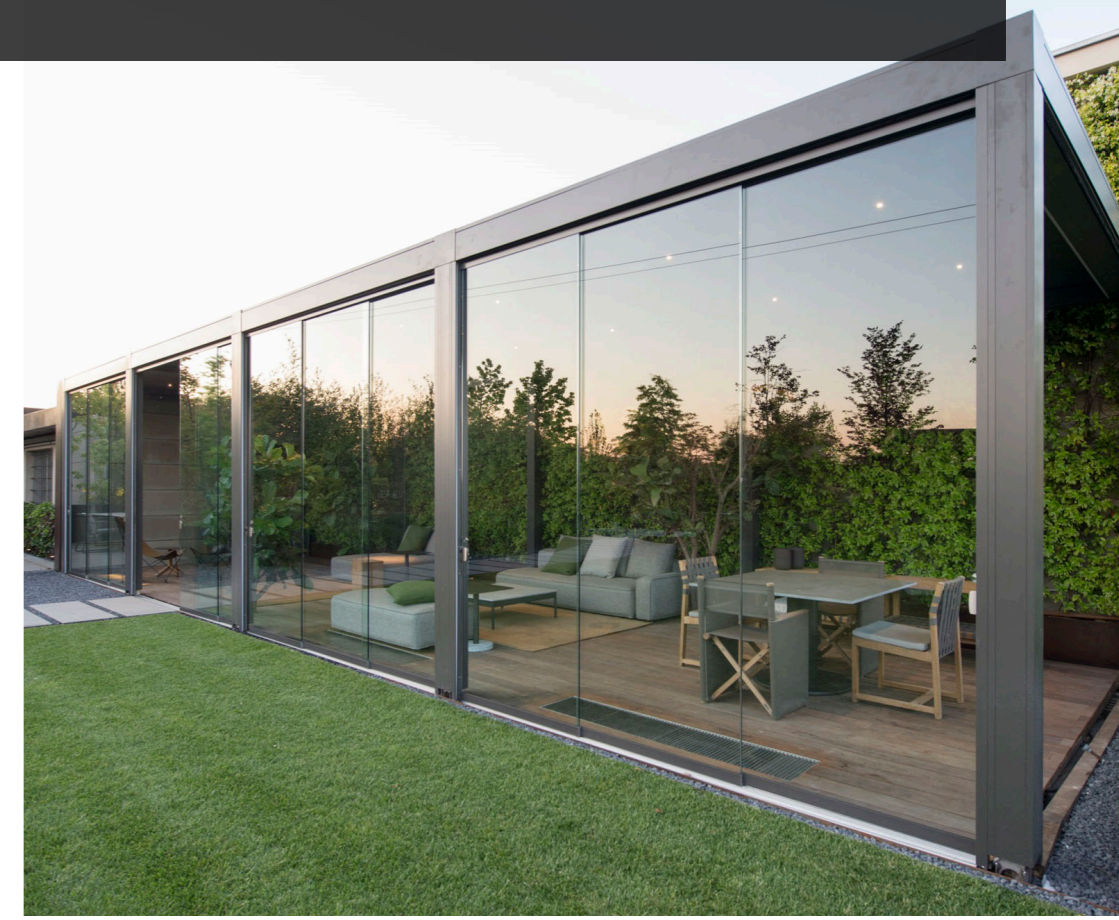

Genellikle kış bahçesi tasarımlarında sıklıkla tercih edilen bu sistemde cam sistemiyle tasarlanmış tek bir düzenek bulunduğundan, aydınlatma için en ideal seçimdir. Sistemde kullanılan cam sistemleri fırtına ve dolu yağışları gibi olumsuz hava şartlarına karşı dayanıklı şekilde üretilmiştir.